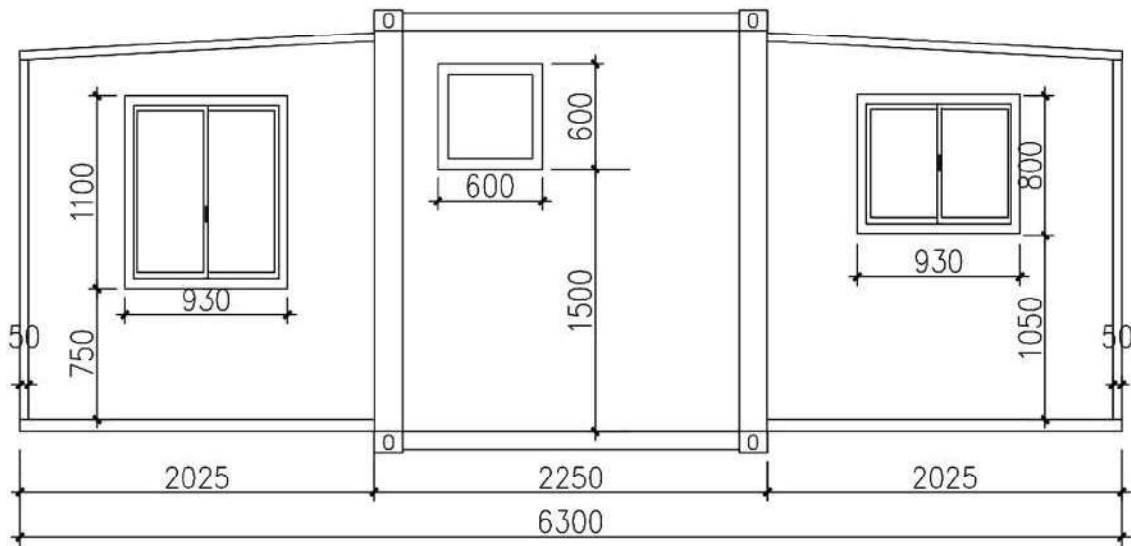

floorplans | dimensions

expander range two bedroom

expander range two bedroom

expander | premium elevations

expander + premium piers set-out

Plumbing connections points

Hot Water - 600mm

Cold Water - 670mm

Grey Water - 755mm

Toilet waste - 1550mm