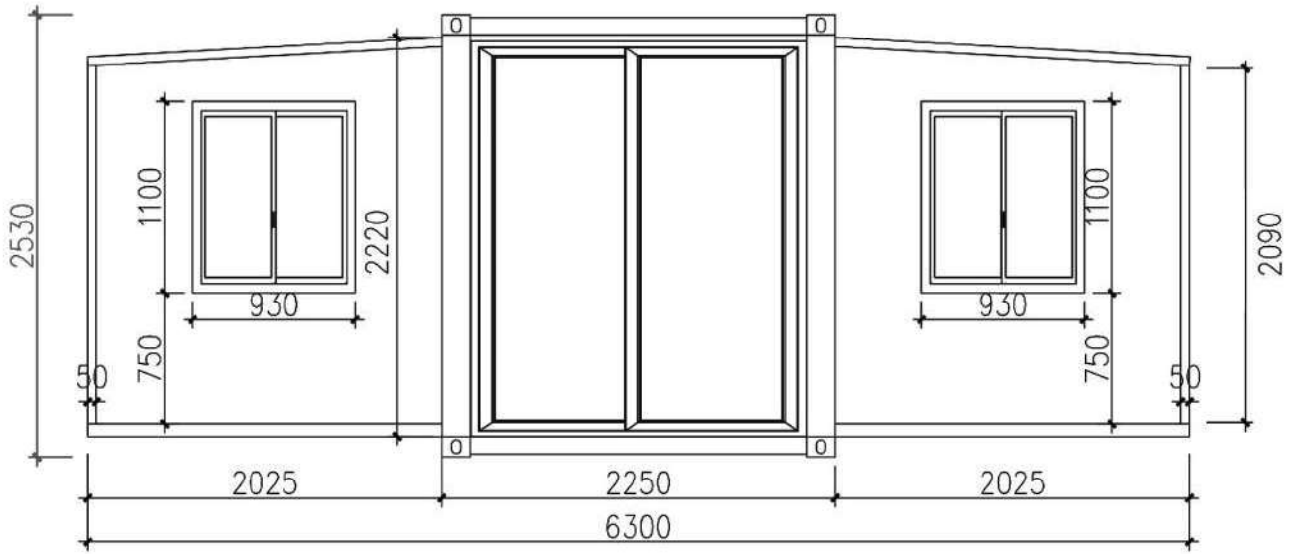

floorplans | dimensions

expander range two bedroom

expander range two bedroom

expander | premium elevations

expander + premium piers set-out

Plumbing connections points

Hot Water - 600mm

Cold Water - 670mm

Grey Water - 755mm

Toilet waste - 1550mm