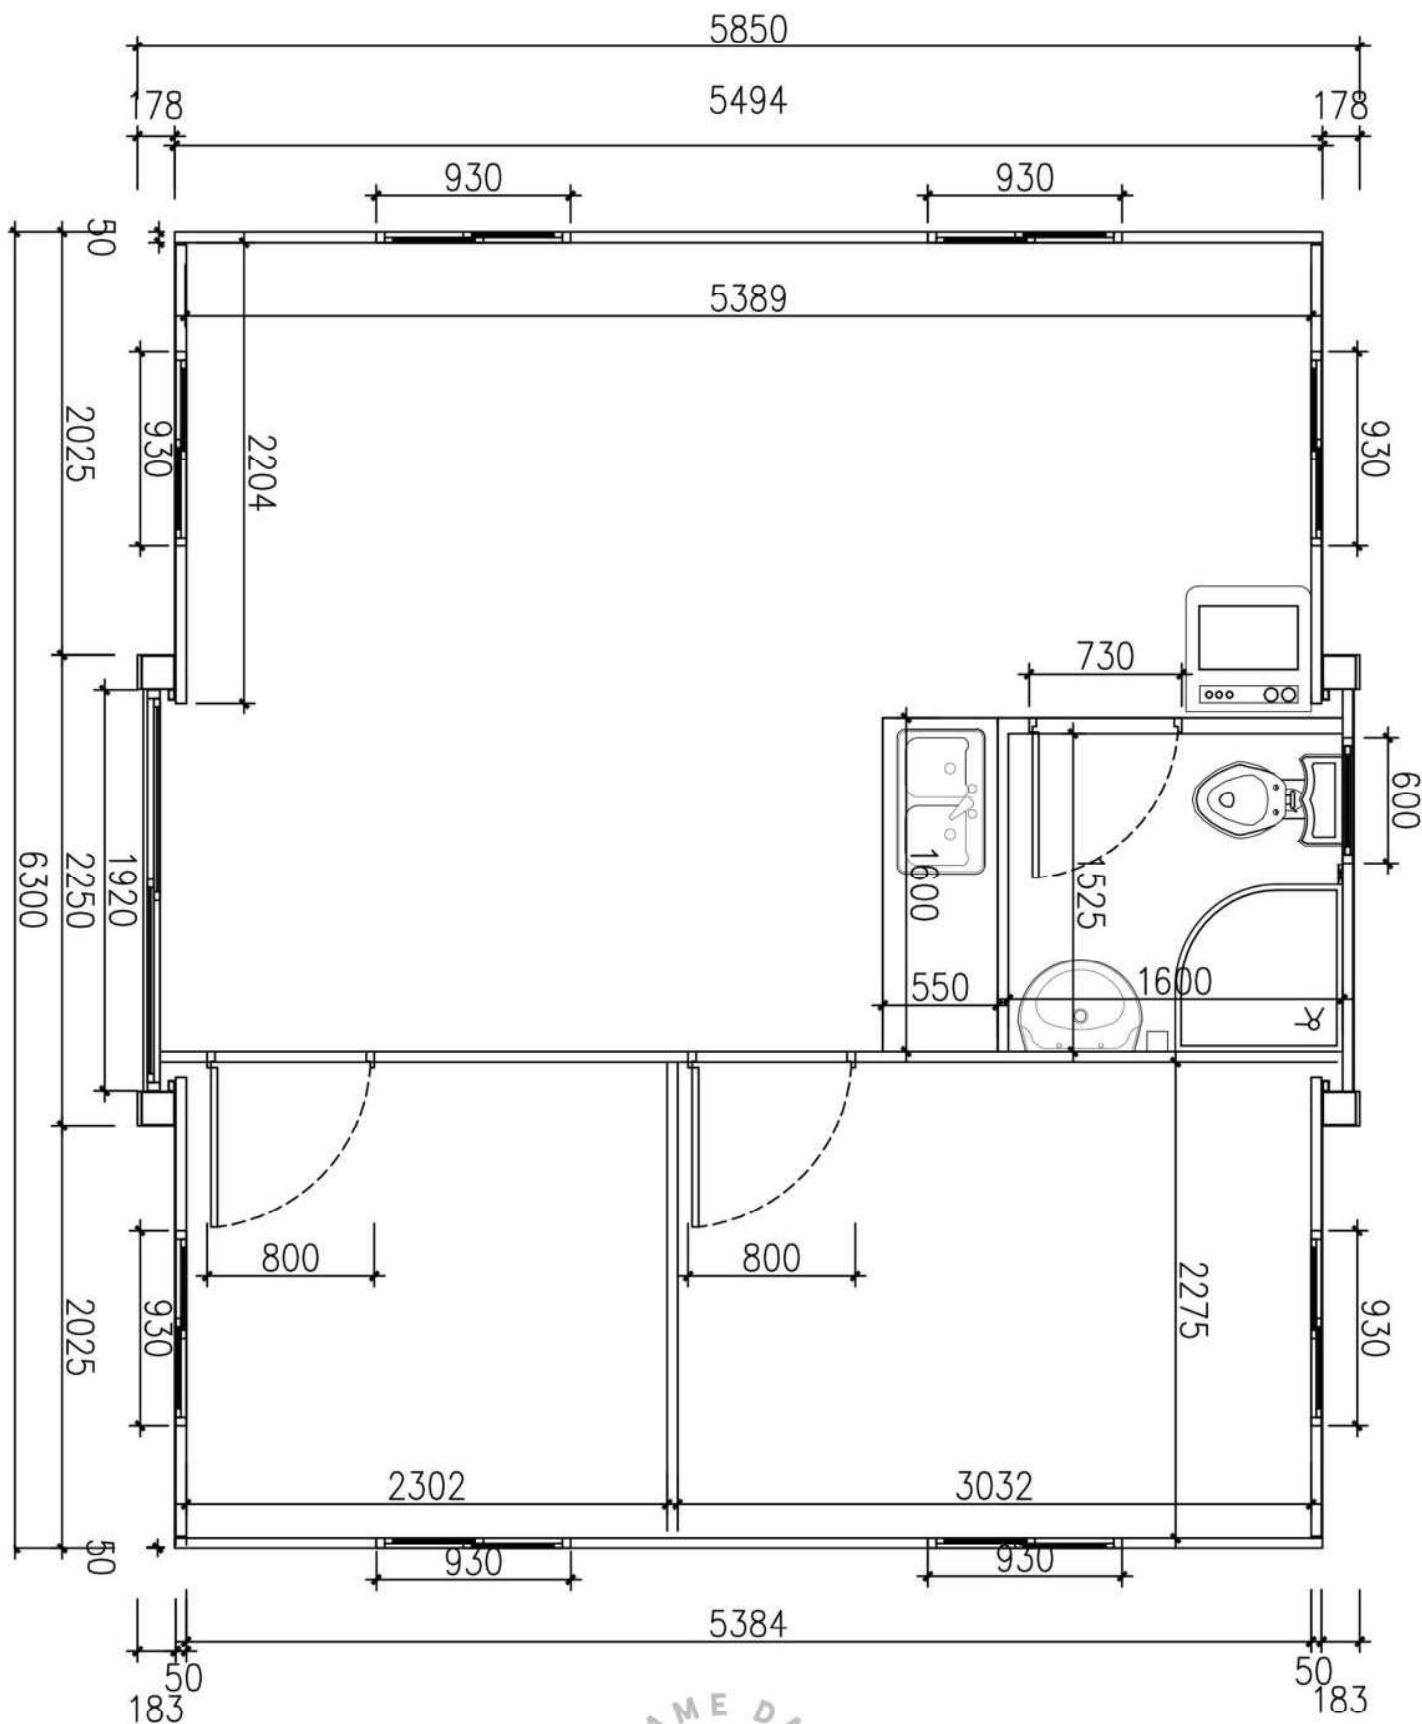

floorplans | dimensions

expander range two bedroom

expander range two bedroom

expander | premium elevations

expander + premium piers set-out

Plumbing connections points

Hot Water - 600mm

Cold Water - 670mm

Grey Water - 755mm

Toilet waste - 1550mm