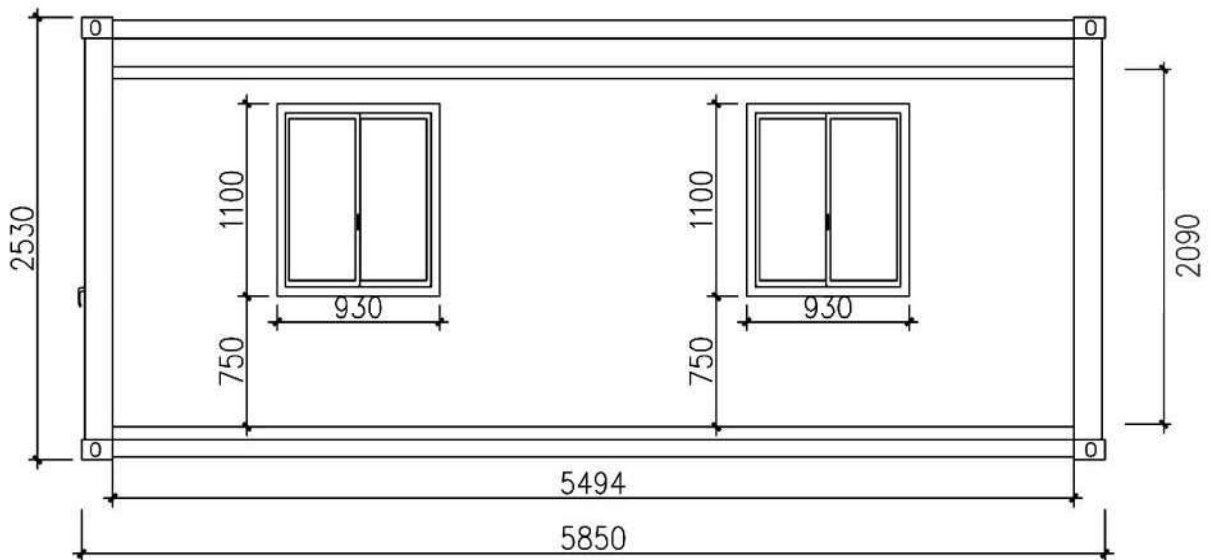

floorplans | dimensions

expander range two bedroom

expander range two bedroom

expander | premium elevations

expander + premium piers set-out

Plumbing connections points

Hot Water - 600mm

Cold Water - 670mm

Grey Water - 755mm

Toilet waste - 1550mm