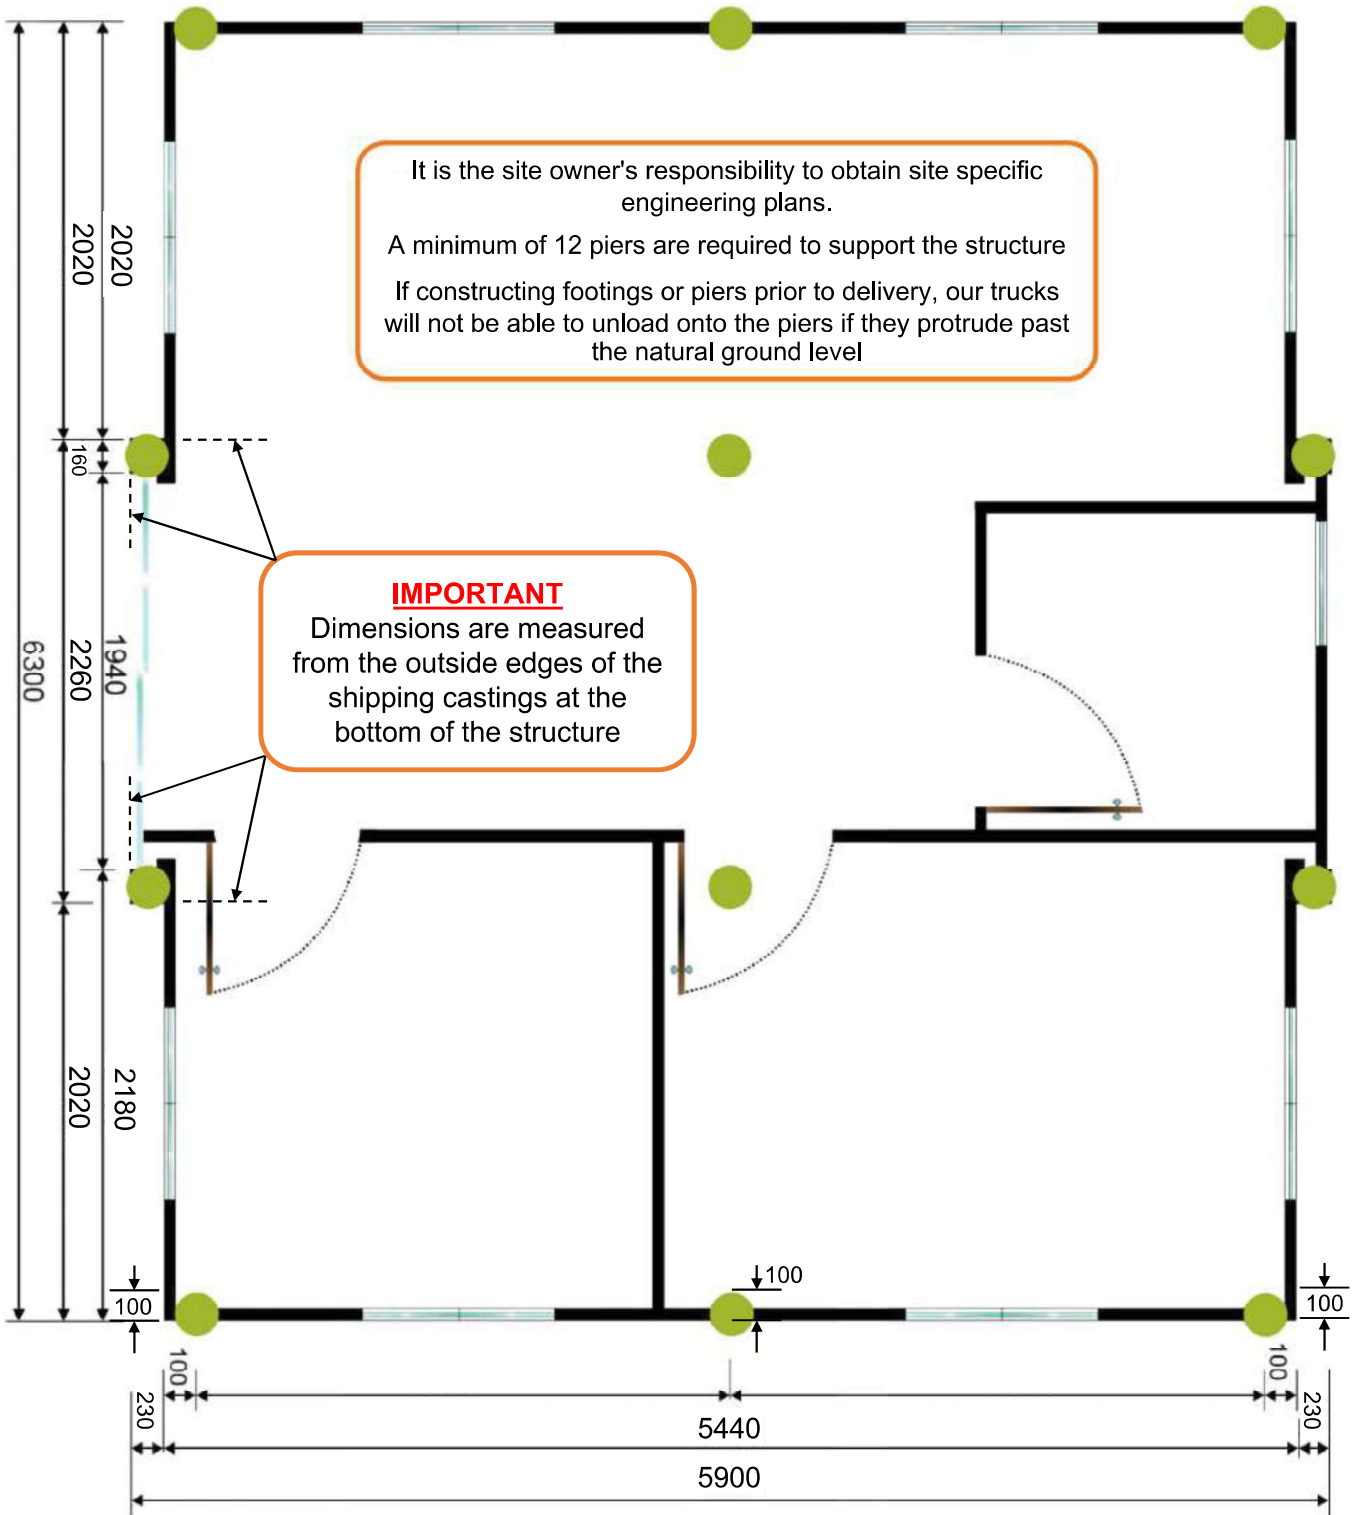

floorplans | dimensions

expander range two bedroom

expander range two bedroom

expander | premium elevations

expander + premium piers set-out

Plumbing connections points

Hot Water - 600mm

Cold Water - 670mm

Grey Water - 755mm

Toilet waste - 1550mm